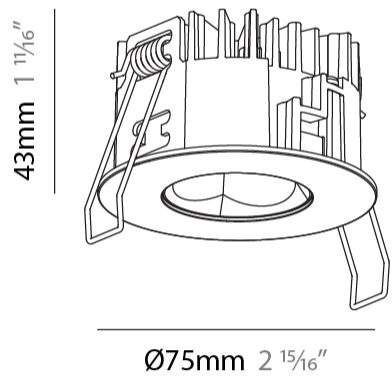

Series: Oiko Pro Round
Subseries: Oiko Pro Round Fixed
Brand: Prolicht
Division: Architectural
Mounting Type: Recessed
Mounting Location: Ceiling
Subcategory: Downlight

PHYSICAL

Shape: Round
Diameter (mm): 75
Diameter (in): 2 ¹⁵/₁₆
Height (mm): 43
Height (in): 1 ¹¹/₁₆
Ceiling Thickness (mm): 1 - 25
Ceiling Thickness (in): 1/16 - 1 3/16
Min. Recessing Depth (mm): 50
Min. Recessing Depth (in): 1 ¹⁵/₁₆
Light Distribution: Direct
Diffuser: Lens Pack - Spread Lens / Linear Spread Lens / Honeycomb Louver
Fixture Finish: SSR / BKV / CWI / CRY / HAB / UFT / ITA / RUA / FTG / MYG / LOD / PUS / FRO / FUP / KIA / POP / BLS / SPG / MEY / GOH / GUM / CHC / COM / ABZ / JAG / OBR / MOS / ROR
Fixture Material: Aluminum Die Cast
Cut-out Measurements: 68mm / 2 11/16" Diameter

ELECTRICAL

Lamp Type: LED (Zhaga Standard)
Input Wattage (W): 15
Total Output Wattage (W): 13.6
Dimming: Tri-Mode (Non-Dimming and Phase Dimming (120Vac only) and 0-10V Dimming)
Driver Included: No
Driver Location: Recessed Housing
Driver Type: Constant Current - Universal
Driver Class: Class 2
Input Voltage (V): 120 - 277
Constant Current (MA): 350

LED

Color Temperature (°K): 2700 / 3000 / 3500 / 4000
Max. Delivered Lumen (lm): 1464 / 1556 / 1630 / 1645
Nominal Lumen (lm): 1566 / 1665 / 1743 / 1759
CRI: >90 CRI
Lamp Life (hrs): 50000

OPTICAL

Reflector°: 60
Adjustability: Fixed

RATINGS AND CERTIFICATIONS

Certified By: Certified for North American Standards
IP rating: IP20