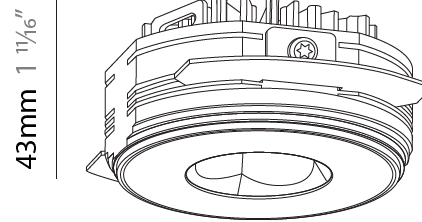

GENERAL

Series: Oiko Pro Round
Subseries: Oiko Pro Round Fixed
Brand: Prolight
Division: Architectural
Mounting Type: Trimless
Mounting Location: Ceiling
Subcategory: Downlight

PHYSICAL

Shape: Round
Diameter (mm): 75
Diameter (in): 2 ¹⁵/₁₆
Height (mm): 43
Height (in): 1 ¹¹/₁₆
Ceiling Thickness (mm): 10 / 12.5 / 15 / 25
Ceiling Thickness (in): 3/8 or 1/2 or 9/16 or 1
Min. Recessing Depth (mm): 50
Min. Recessing Depth (in): 1 ¹⁵/₁₆
Light Distribution: Direct
Diffuser: Lens Pack - Spread Lens / Linear Spread Lens / Honeycomb Louver
Fixture Finish: SSR / BKV / CWI / CRY / HAB / UFT / ITA / RUA / FTG / MYG / LOD / PUS / FRO / FUP / KIA / POP / BLS / SPG / MEY / GOH / GUM / CHC / COM / ABZ / JAG / OBR / MOS / ROR
Fixture Material: Aluminum Die Cast
Cut-out Measurements: 86mm / 2 11/16" Diameter

ELECTRICAL

Lamp Type: LED (Zhaga Standard)
Input Wattage (W): 14
Total Output Wattage (W): 12.7
Dimming: Dali Dimming
Driver Included: No
Driver Location: Recessed Housing
Driver Type: Constant Current - Universal (120Vac only for DALI driver)
Driver Class: Class 2
Input Voltage (V): 120 - 277
Constant Current (MA): 700

LED

Color Temperature (°K): 2700-6500 Tunable White
Max. Delivered Lumen (lm): 1381
Nominal Lumen (lm): 1460
CRI: >90 CRI
Lamp Life (hrs): 50000
Special LEDs offerings: Tunable White

OPTICAL

Reflector°: 62
Adjustability: Fixed

RATINGS AND CERTIFICATIONS

Certified By: Certified for North American Standards
IP rating: IP20

43mm 1 11/16"

Ø75mm 2 15/16"

Ø85mm 3 3/8"