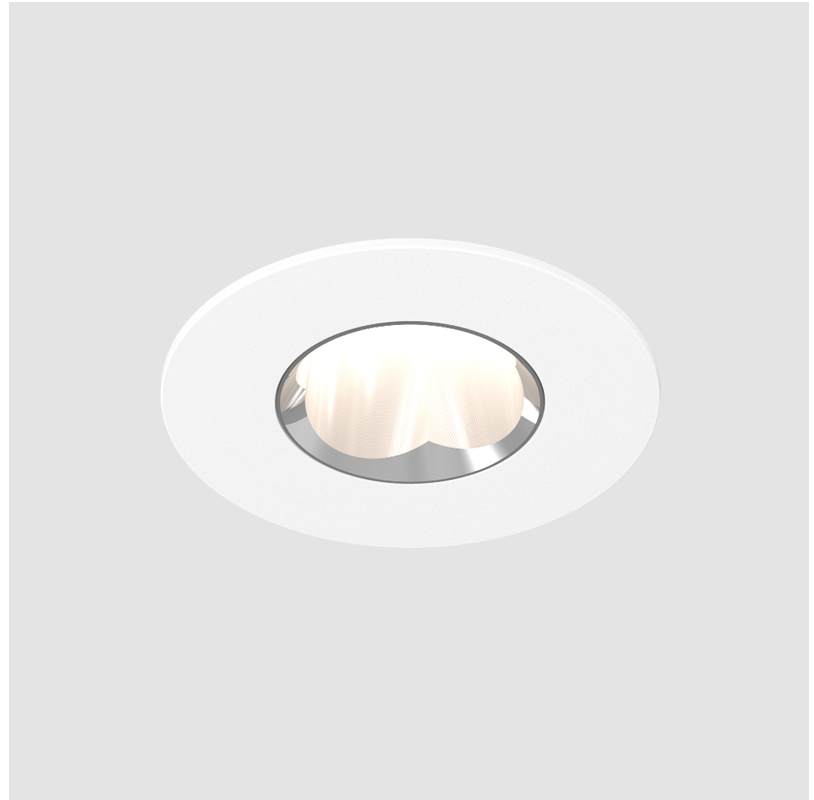

Series: Oiko Pro Round
Subseries: Oiko Pro Round Fixed
Brand: Prolicht
Division: Architectural
Mounting Type: Recessed
Mounting Location: Ceiling
Subcategory: Downlight

PHYSICAL

Shape: Round
Diameter (mm): 75
Diameter (in): 2 ¹⁵/₁₆
Height (mm): 43
Height (in): 1 ¹¹/₁₆
Ceiling Thickness (mm): 1 - 25
Ceiling Thickness (in): 1/16 - 1 3/16
Min. Recessing Depth (mm): 50
Min. Recessing Depth (in): 1 ¹⁵/₁₆
Light Distribution: Direct
Diffuser: Lens Pack - Spread Lens / Linear Spread Lens / Honeycomb Louver
Fixture Finish: SSR / BKV / CWI / CRY / HAB / UFT / ITA / RUA / FTG / MYG / LOD / PUS / FRO / FUP / KIA / POP / BLS / SPG / MEY / GOH / GUM / CHC / COM / ABZ / JAG / OBR / MOS / ROR
Fixture Material: Aluminum Die Cast
Cut-out Measurements: 68mm / 2 11/16" Diameter

ELECTRICAL

Lamp Type: LED (Zhaga Standard)
Input Wattage (W): 15
Total Output Wattage (W): 13.6
Dimming: Tri-Mode (Non-Dimming and Phase Dimming (120Vac only) and 0-10V Dimming)
Driver Included: No
Driver Location: Recessed Housing
Driver Type: Constant Current - Universal
Driver Class: Class 2
Input Voltage (V): 120 - 277
Constant Current (MA): 350

LED

Color Temperature (°K): 2700 / 3000 / 3500 / 4000
Max. Delivered Lumen (lm): 1464 / 1556 / 1630 / 1645
Nominal Lumen (lm): 1566 / 1665 / 1743 / 1759
CRI: >90 CRI
Lamp Life (hrs): 50000

OPTICAL

Reflector°: 60
Adjustability: Fixed

RATINGS AND CERTIFICATIONS

Certified By: Certified for North American Standards
IP rating: IP20