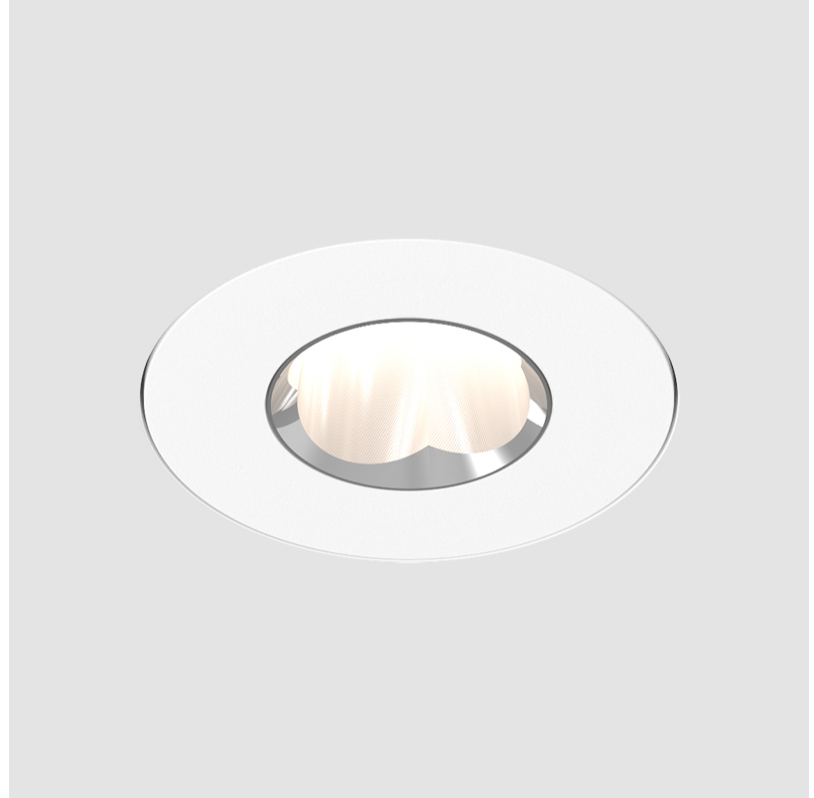

PHYSICAL

Shape: Round
Diameter (mm): 75
Diameter (in): 2 ¹⁵/₁₆
Height (mm): 43
Height (in): 1 ¹¹/₁₆
Ceiling Thickness (mm): 10 / 12.5 / 15 / 25
Ceiling Thickness (in): 3/8 or 1/2 or 9/16 or 1
Min. Recessing Depth (mm): 50
Min. Recessing Depth (in): 1 ¹⁵/₁₆
Light Distribution: Direct
Diffuser: Lens Pack - Spread Lens / Linear Spread Lens / Honeycomb Louver
Fixture Finish: SSR / BKV / CWI / CRY / HAB / UFT / ITA / RUA / FTG / MYG / LOD / PUS / FRO / FUP / KIA / POP / BLS / SPG / MEY / GOH / GUM / CHC / COM / ABZ / JAG / OBR / MOS / ROR
Fixture Material: Aluminum Die Cast
Cut-out Measurements: 86mm / 2 11/16" Diameter

ELECTRICAL

Lamp Type: LED (Zhaga Standard)
Input Wattage (W): 15
Total Output Wattage (W): 13.6
Dimming: Tri-Mode (Non-Dimming and Phase Dimming (120Vac only) and 0-10V Dimming)
Driver Included: No
Driver Location: Recessed Housing
Driver Type: Constant Current - Universal
Driver Class: Class 2
Input Voltage (V): 120 - 277
Constant Current (MA): 350

LED

Color Temperature (°K): 2700 / 3000 / 3500 / 4000
Max. Delivered Lumen (lm): 1464 / 1556 / 1630 / 1645
Nominal Lumen (lm): 1566 / 1665 / 1743 / 1759
CRI: >90 CRI
Lamp Life (hrs): 50000

OPTICAL

Reflector°: 60
Adjustability: Fixed

RATINGS AND CERTIFICATIONS

Certified By: Certified for North American Standards
IP rating: IP20

Ø75mm 2 ¹⁵/₁₆"

Ø85mm 3 ³/₈"